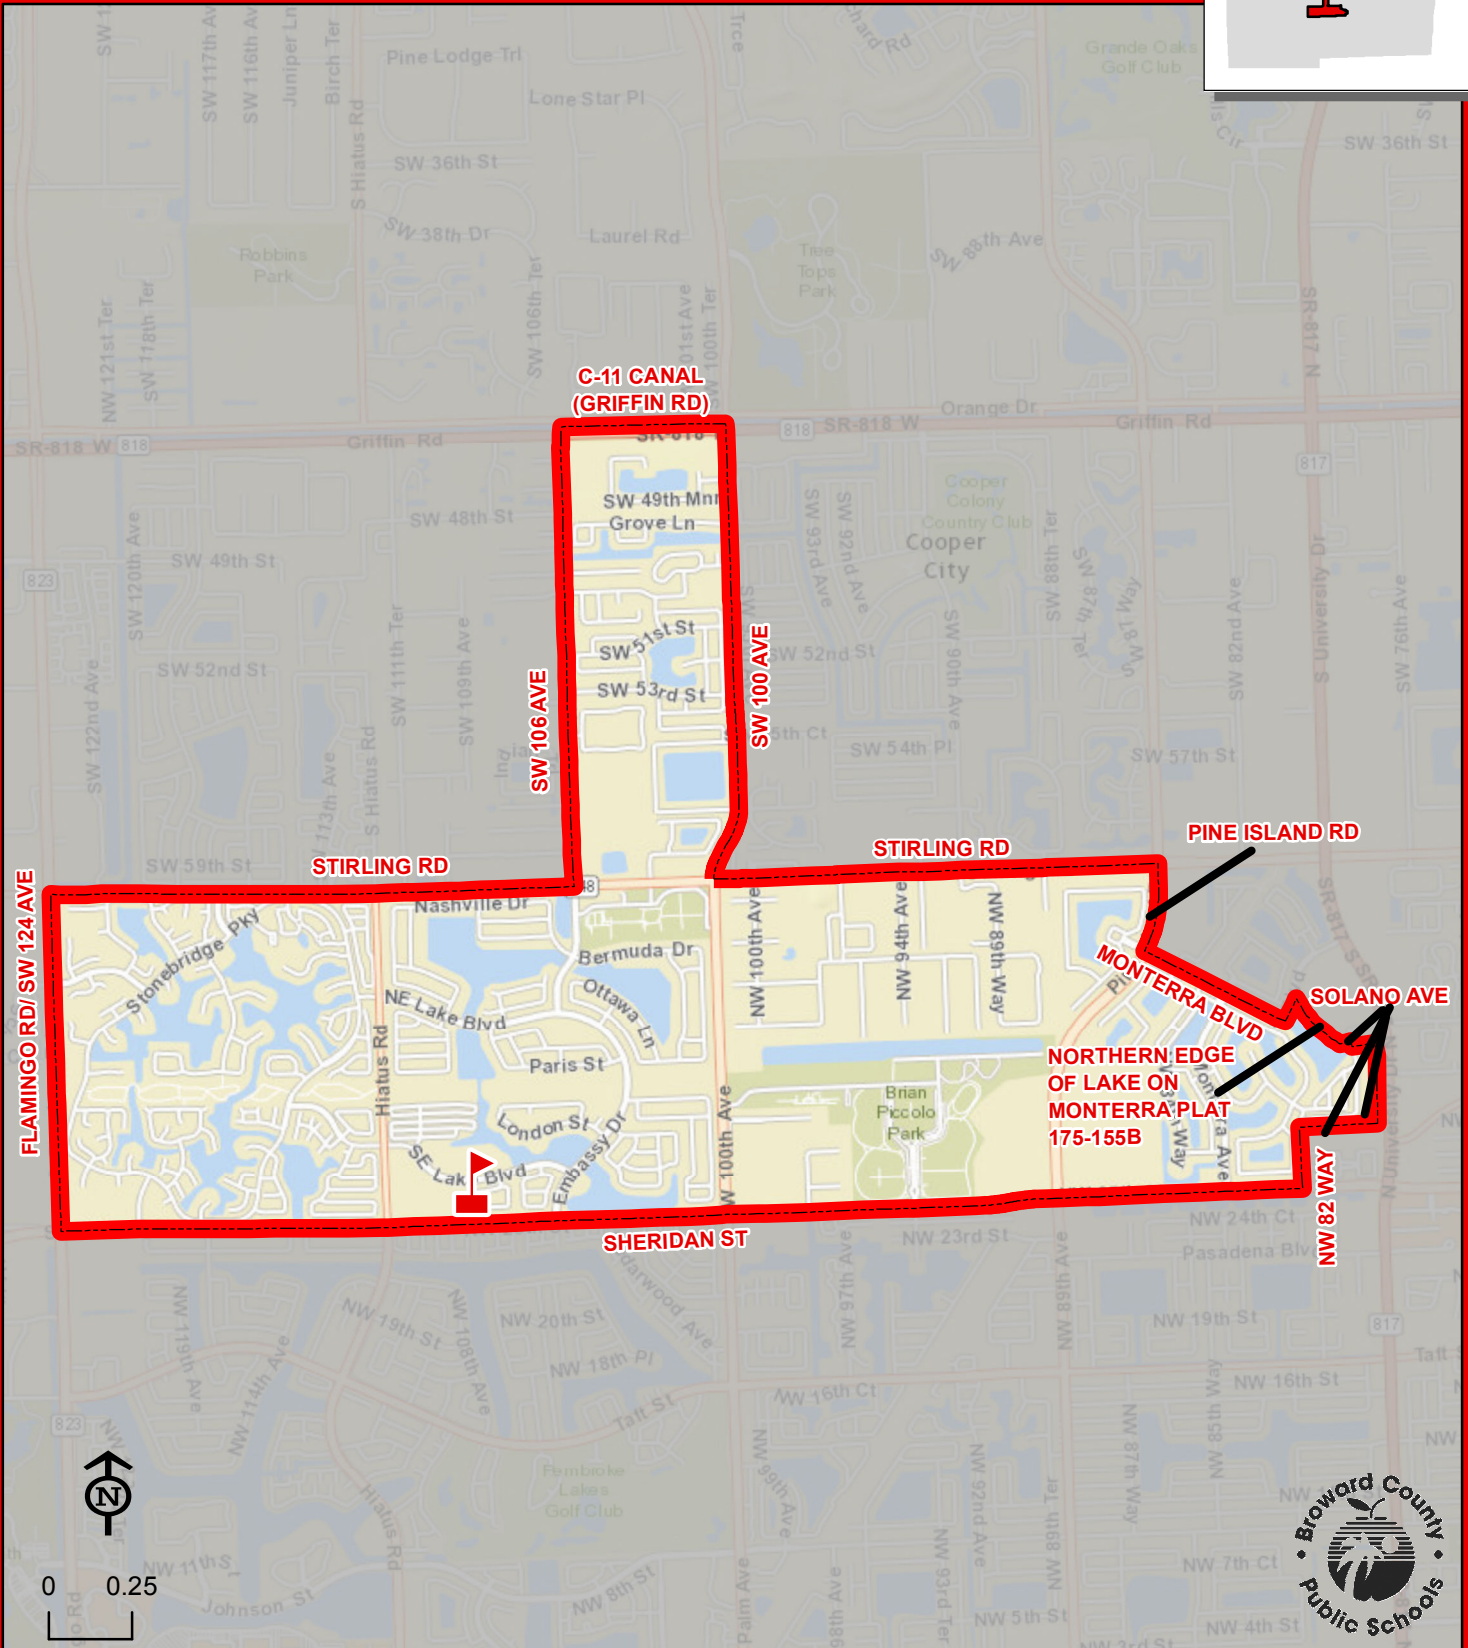

# EMBASSY CREEK ELEMENTARY SCHOOL

10905 SE LAKE BOULEVARD  
COOPER CITY, FLORIDA 33026  
754-323-5550

**EMBASSY CREEK**

Service Layer Credits: Sources: Esri, HERE, DeLorme, USGS, Intermap, increment P Corp., NRCAN, Esri Japan, METI, Esri China (Hong Kong), Esri (Thailand), TomTom, MapmyIndia, © OpenStreetMap contributors, and the GIS User Community

THIS MAP IS FOR CONCEPTUAL PURPOSES ONLY AND SHOULD NOT BE USED FOR LEGAL BOUNDARY DETERMINATIONS